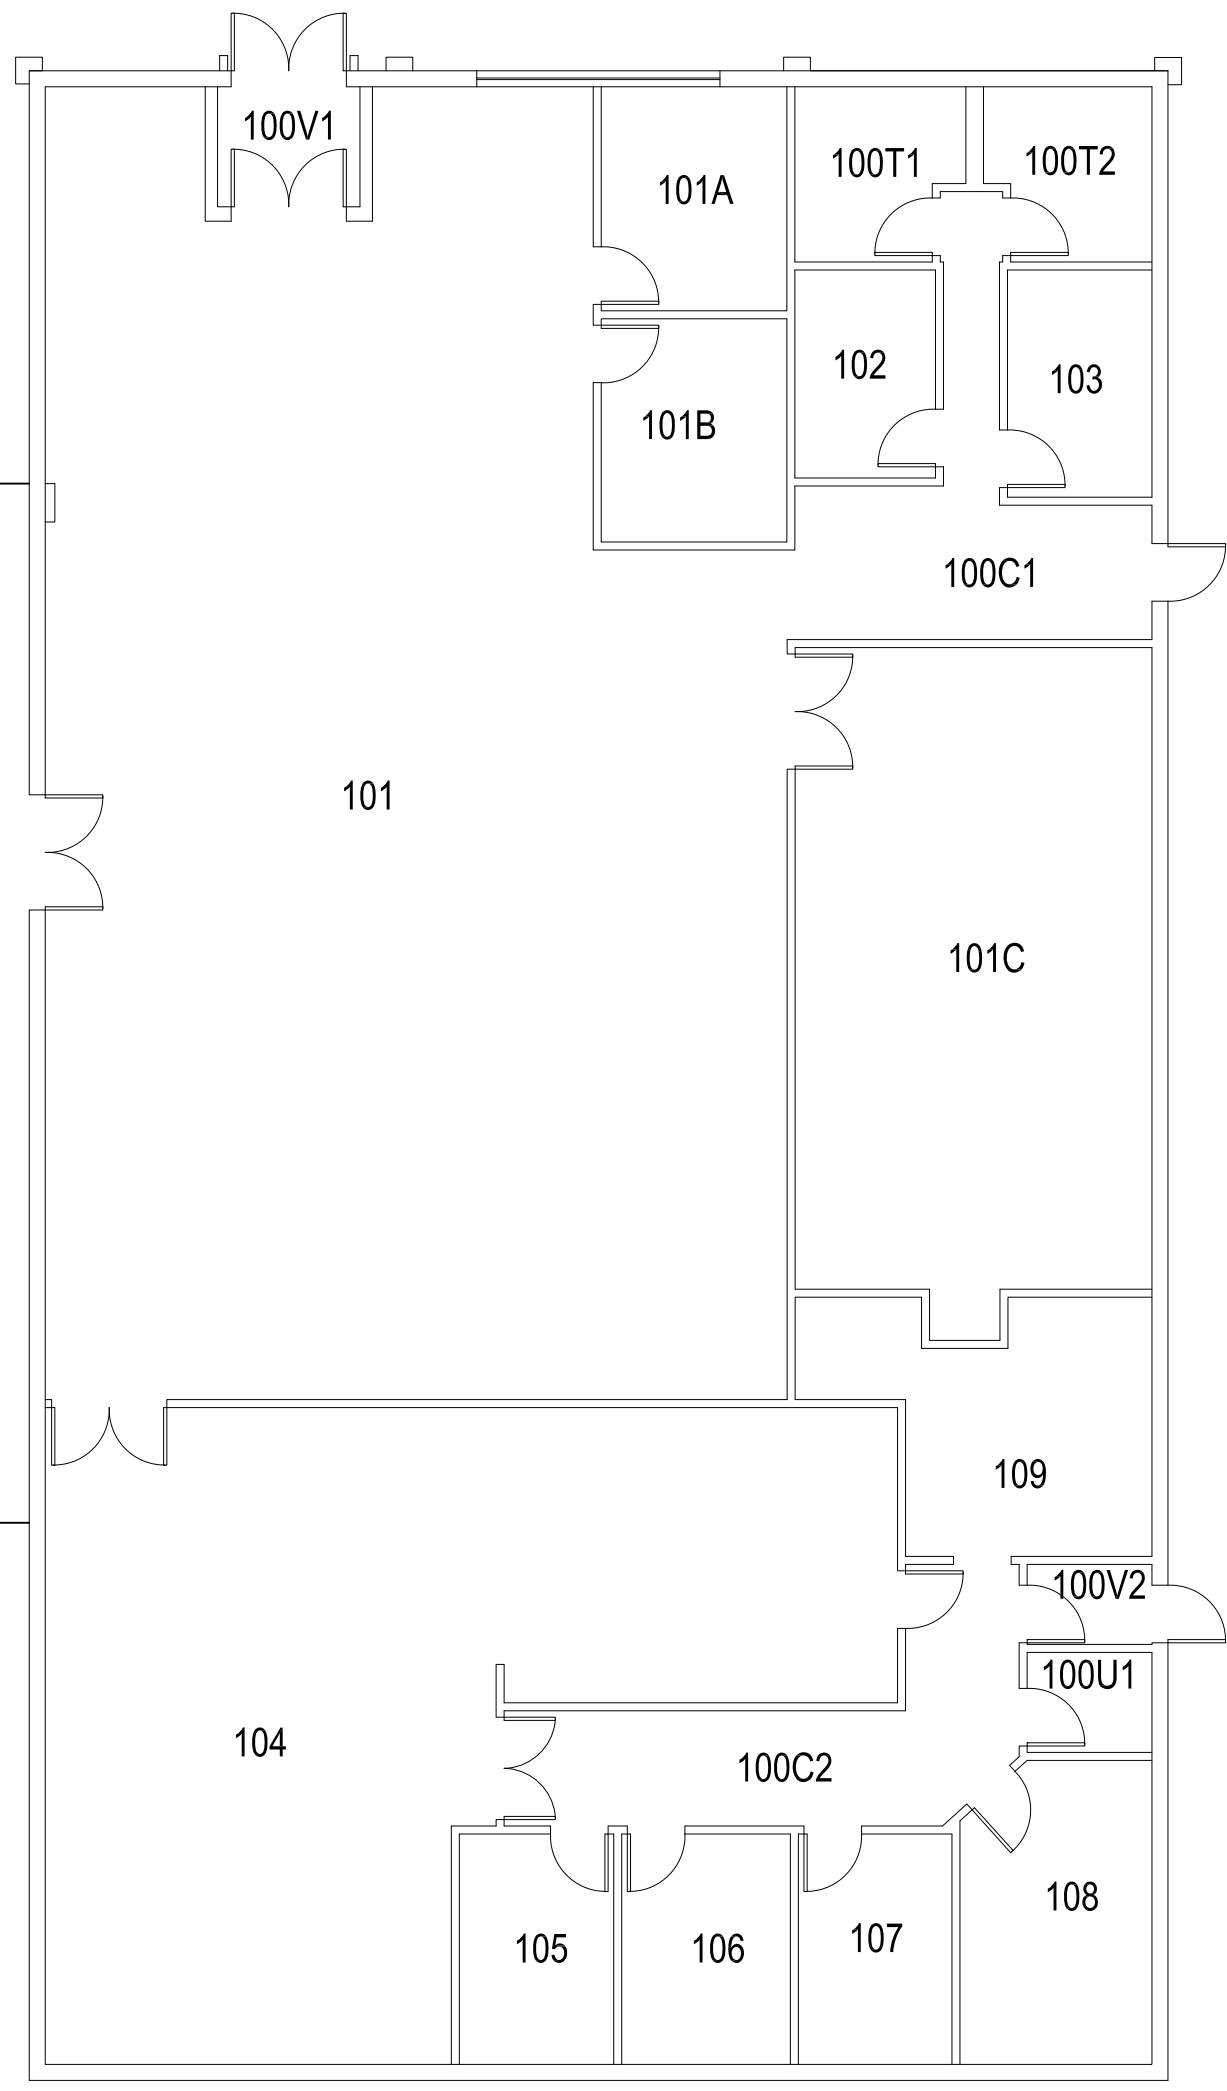

VALDEZ
AIRPORT
TERMINAL 1

Facilities Planning
& Construction
UNIVERSITY of ALASKA ANCHORAGE
3300 Seawolf Drive, Suite 106
Anchorage, AK 99508

Updated By:	D.R.F.
Date Updated:	11.14.22
Printed By:	D.R.F.
Date Printed:	11.14.22
Scale:	1" = 10'
Sheet 1 of 2 Sheets	